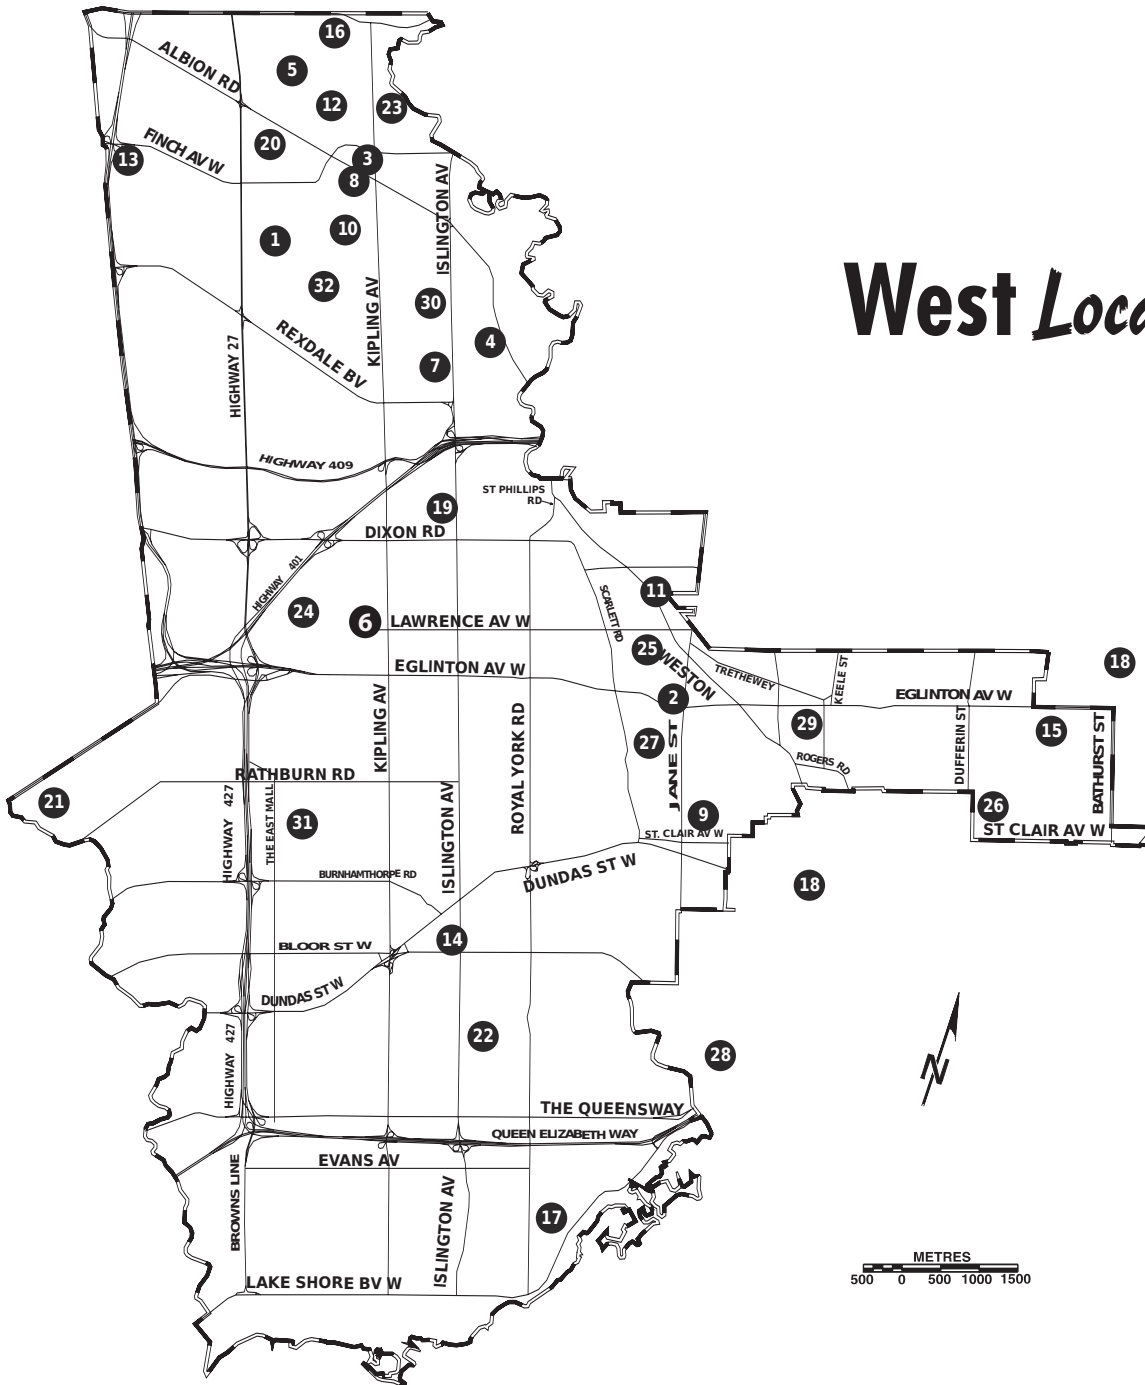

West Locations

1	Albion Heights J.M.S.	M9V 3W9	14	Islington J.M.S.	M9A 2H5	25	Portage Trail C.M.S.	M6M 5H6
2	Bala Ave. C.S.	M6M 2E1	15	J.R. Wilcox C.S.	M6C 1X3	26	Rawlinson C.S.	M6E 3C7
3	Beaumont Hts. J.M.S.	M9V 1T1	16	John D. Parker J.S.	M9V 3Z5	27	Roselands J.P.S.	M6N 4E2
4	Braeburn J.S.	M9W 2N8	17	John English J.S.	M8V 1R4	28	Swansea P.S.	M6S 3J9
5	Clairville J.S.	M9V 3J4	18	John Ross Robertson P.S.	M4R 1P2	29	Siverthom C.S.	M6M 3P1
6	Dixon Grove J.M.S.	M9R 1H1	19	Kingsview Village J.P.S.	M9R 3C8	30	The Elms J.M.S.	M9W 2H8
7	Elmlea J.S.	M9W 1V4	20	Melody Village J.S.	M9V 3L5	31	West Glen J.S.	M9B 2E4
8	Elmbank J.M.A.	M9V 3R4	21	Millwood J.S.	M9C 1Y2	32	West Humber J.M.S.	M9W 2S7
9	George Syme C.S.	M6N 1T6	22	Norseman J.M.S.	M8Z 2R1			
10	Greenholme J.S.	M9V 3M5	23	North Kipling J.M.S.	M9V 5C7			
11	H.J. Alexander C.S.	M9N 1K9	24	Parkfield J.S.	M9R 3T9			
12	Highfield J.S.	M9V 2C9						
13	Humberwood Down A.	M9W 7A6