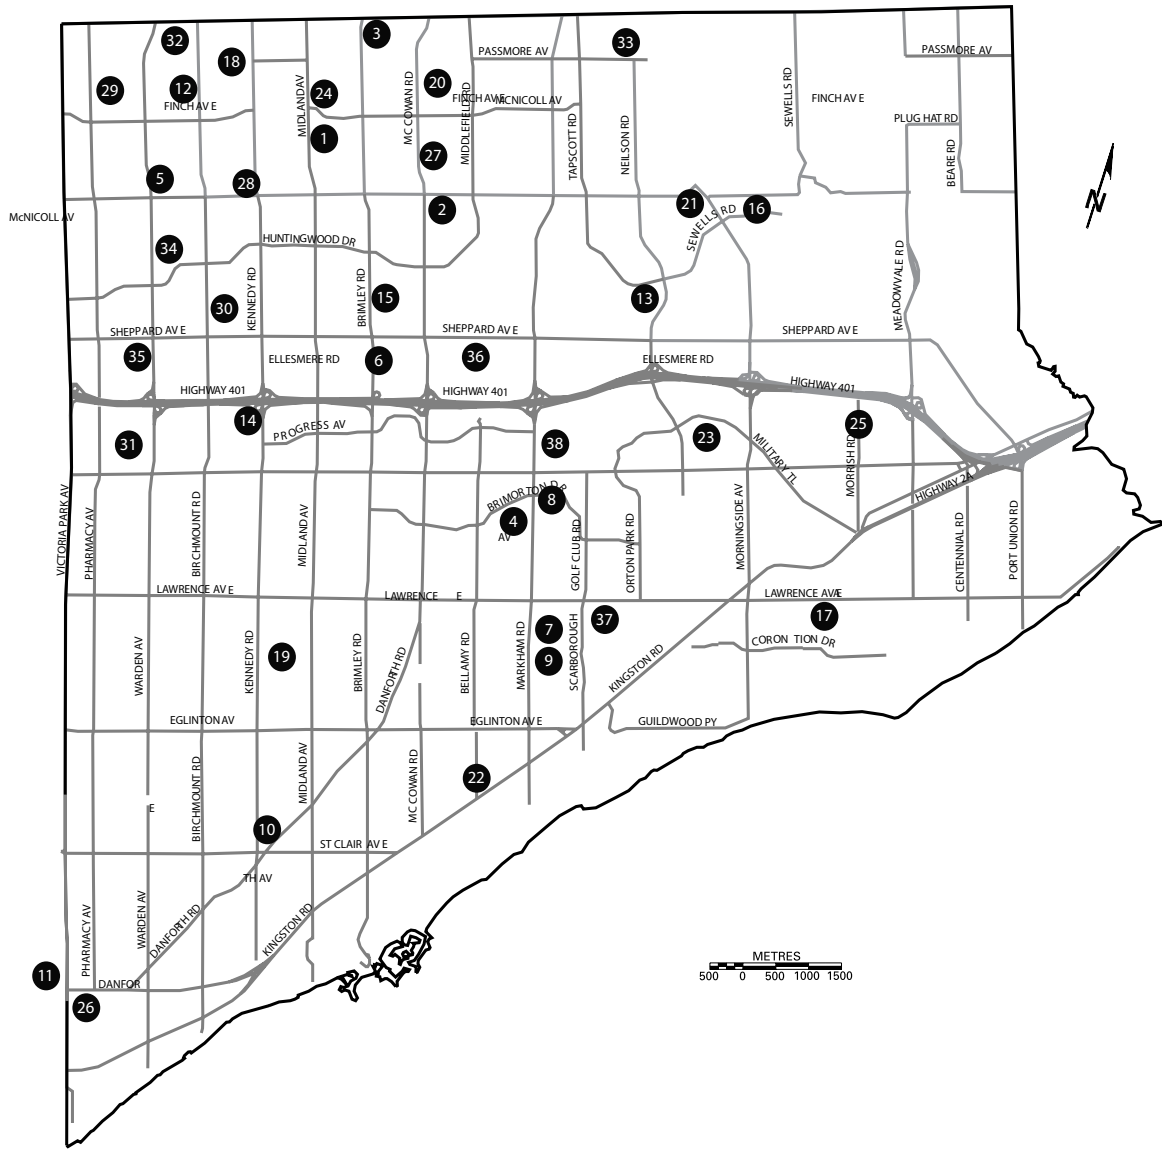

East Locations

1 Alexmuir J. P.S.	MIV 1H6	14 Glamorgan P.S.	M1P 4N4	27 Percy Williams J. P.S.	M1V 1P6
2 Anson S. Taylor P.S.	M1S 4C5	15 Henry Kelsey Sr. P.S.	M1S 1K7	28 Silver Springs P.S.	M1V 1S4
3 Banting & Best P.S.	M1V 4E7	16 Heritage Park P.S.	M1B 5J2	29 Sir S.B. Steele J. P.S.	M1W 2V2
4 Bellmere P.S.	M1H 2E6	17 Joseph Brant Sr. P.S.	M1E 3V4	30 Tam O'Shanter	M1T 2V3
5 Brookmill Blvd. P.S.	M1W 2L5	18 Kennedy P.S.	M1V 2Y6	31 Terraview-Willowfield P.S.	M1R 4K1
6 C.D. Farquharson J. P.S.	M1S 2B1	19 Lord Roberts P.S.	M1K 3W5	32 Terry Fox P.S.	M1W 3M9
7 Cedar Dr. P.S.	M1J 3G4	20 Macklin P.S.	M1V 2Y4	33 Thomas L Wells	M1X 1V6
8 Churchill Heights P.S.	M1G 2S4	21 Mary Shadd P.S.	M1B 4R6	34 Timberbank P.S.	M1W 2A3
9 Cornell Jr. P.S.	M1G 1G8	22 Mason Road Jr. P.S.	M1M 3R2	35 Vradenburg J.P.S.	M1T 1M6
10 Corvette P.S.	M1K 3G2	23 Military Trail P.S.	M1E 4P6	36 White Haven J. P.S.	M1S 2Z1
11 Crescent Town E.S.	M4C 3M9	24 Milliken P.S.	M1V 2T4	37 Willow Park P.S.	M1G 1P1
12 David Lewis P.S.	M1W 3G1	25 Morrish P.S.	M1C 3T7	38 Woburn J. P.S.	M1G 3N2
13 Dr. M. Hilliard P.S.	M1B 2P3	26 Oakridge Jr. P.S.	M1L 3P1